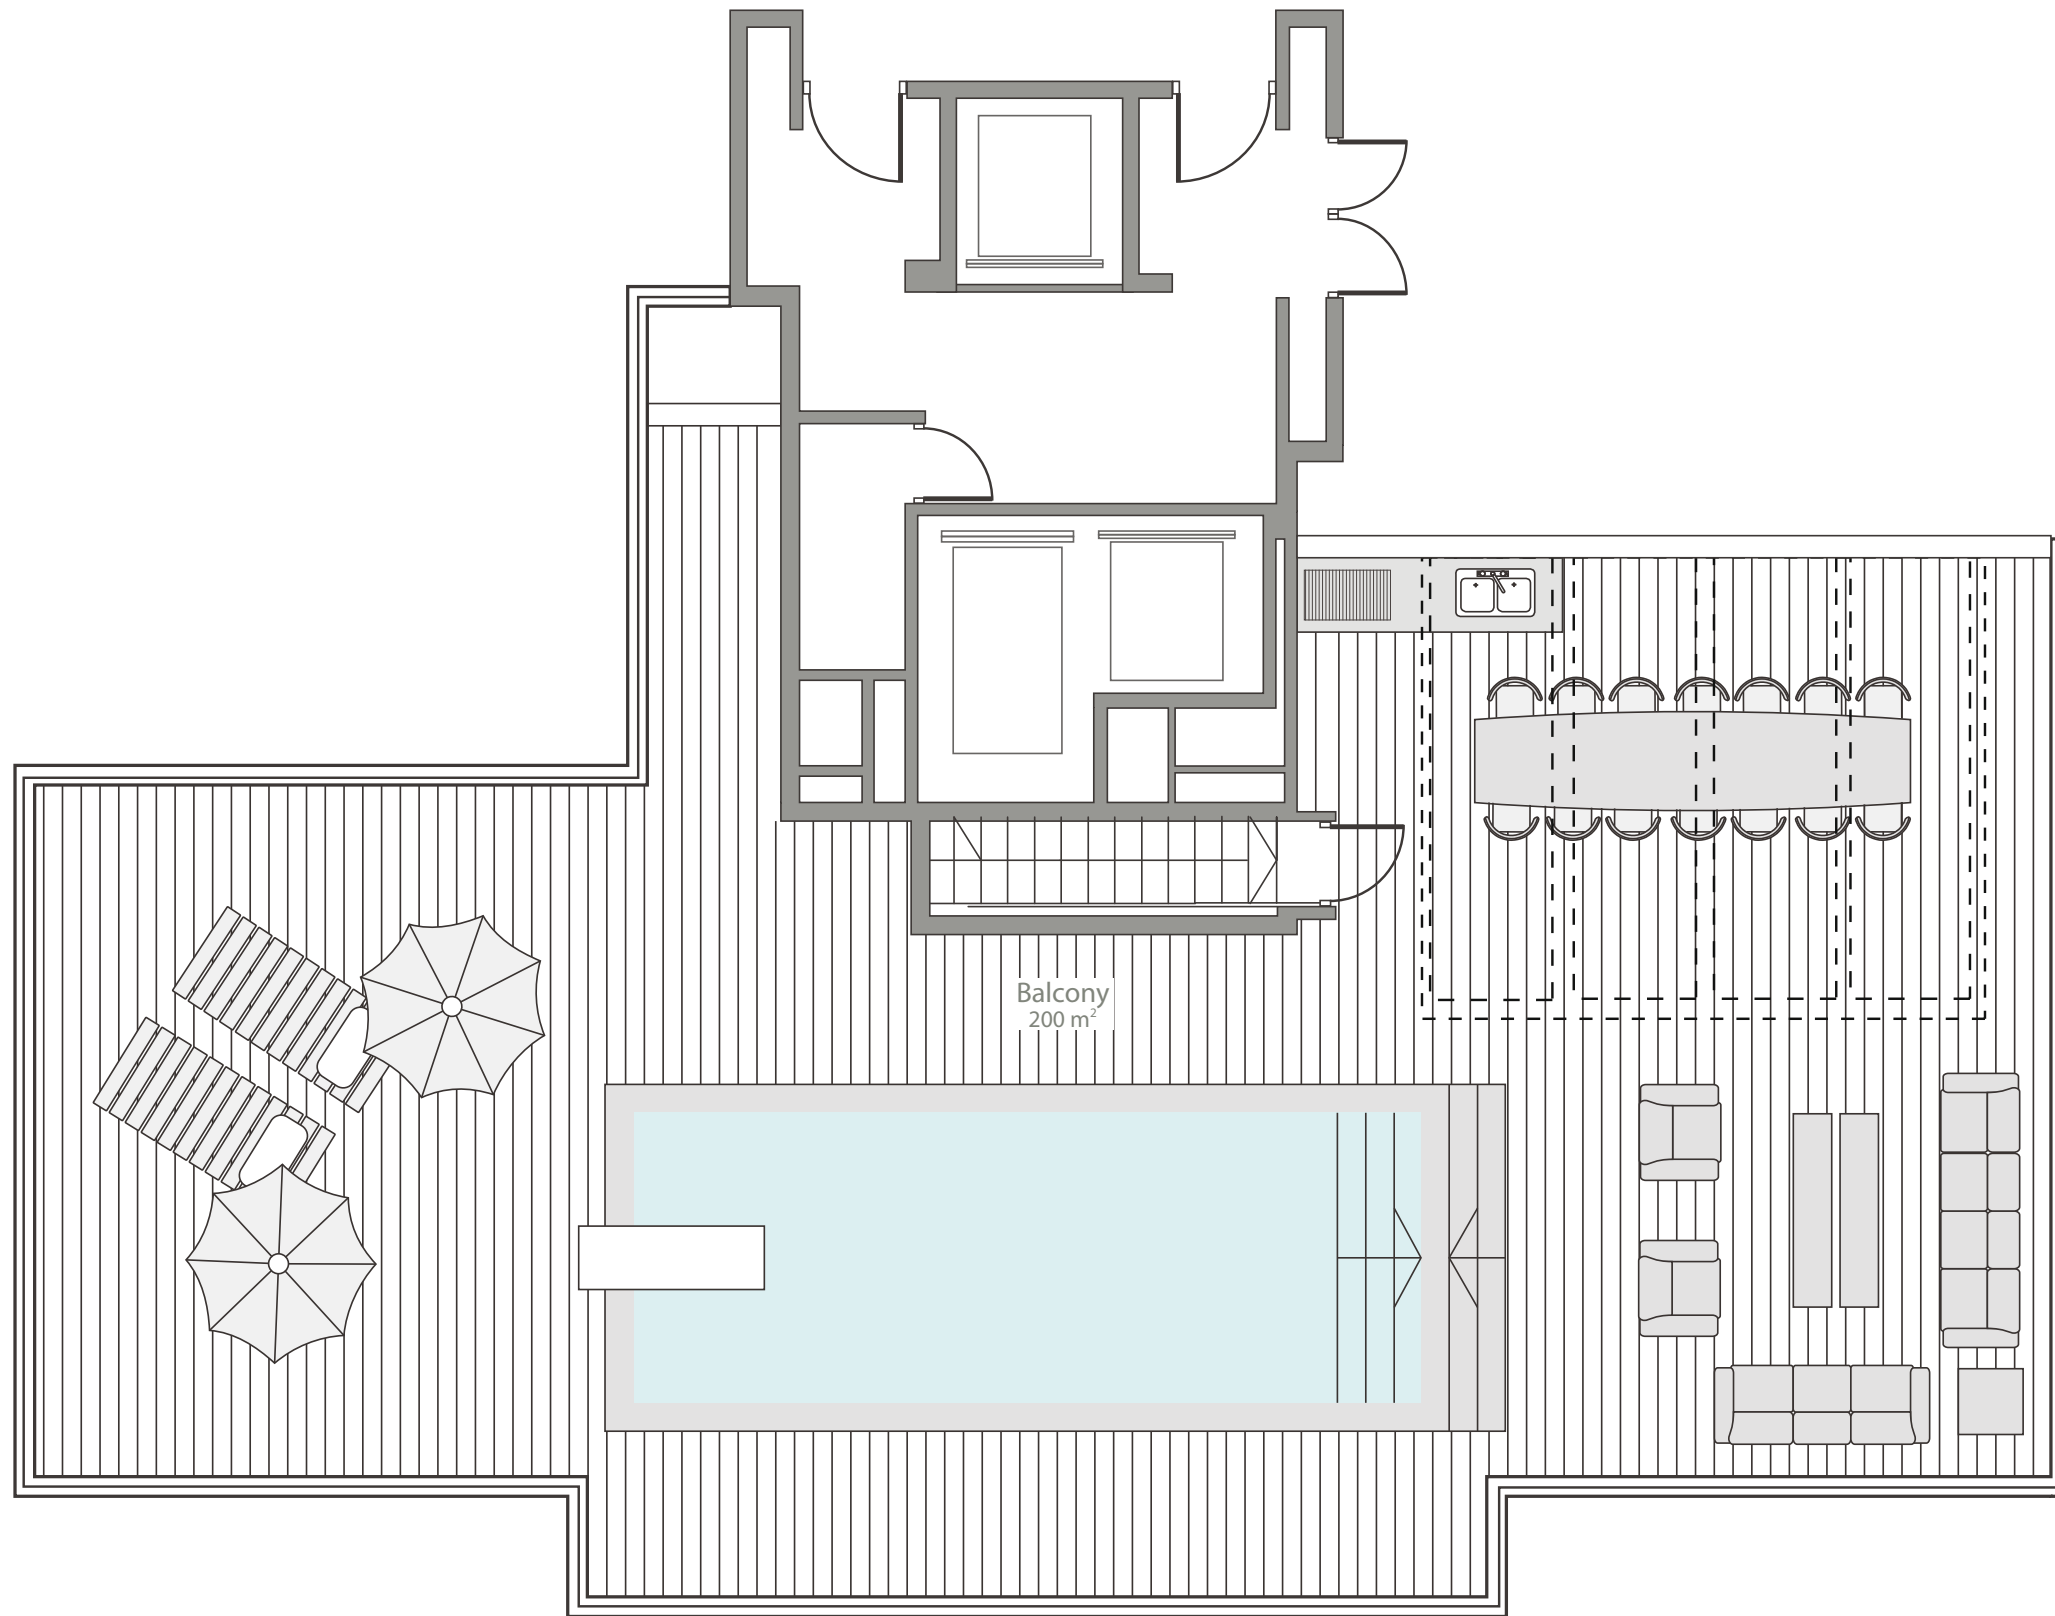

· All simulations are for visualization purposes only.

Designed by the leading architect Ilan Pivko, the T-TOWERS project establishes a new standard in luxury residences, combining an original vision with breakthrough architectural innovation.