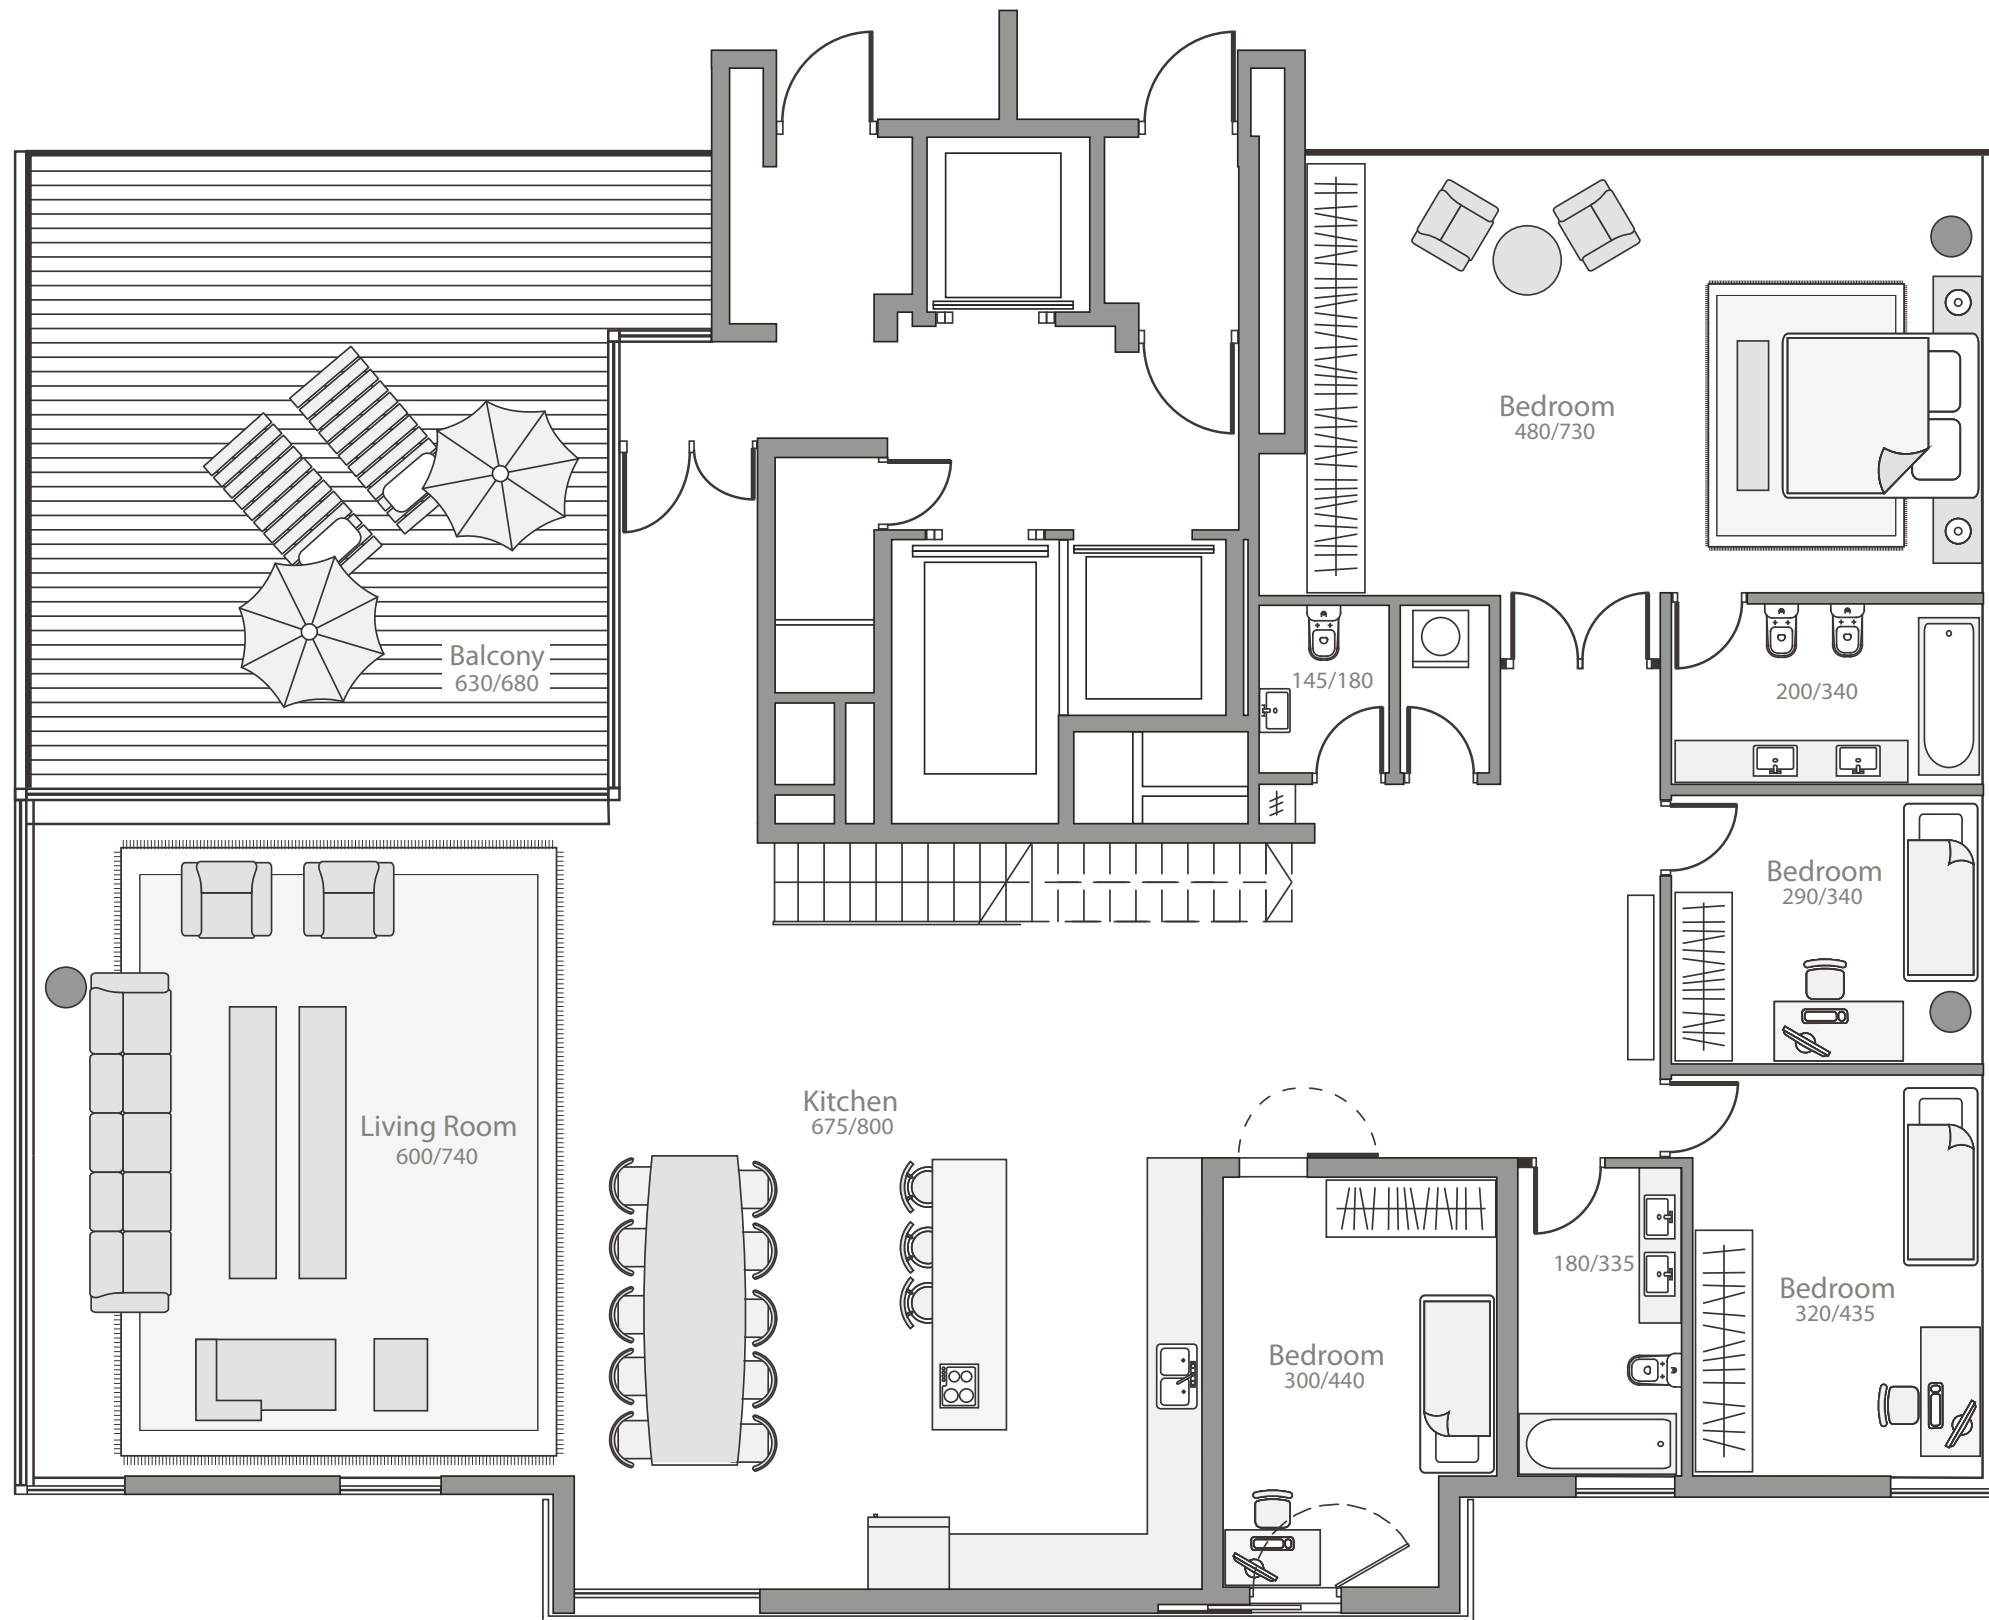

· All simulations are for visualization purposes only.

Designed by the leading architect Ilan Pivko, the T-TOWERS project establishes a new standard in luxury residences, combining an original vision with breakthrough architectural innovation.